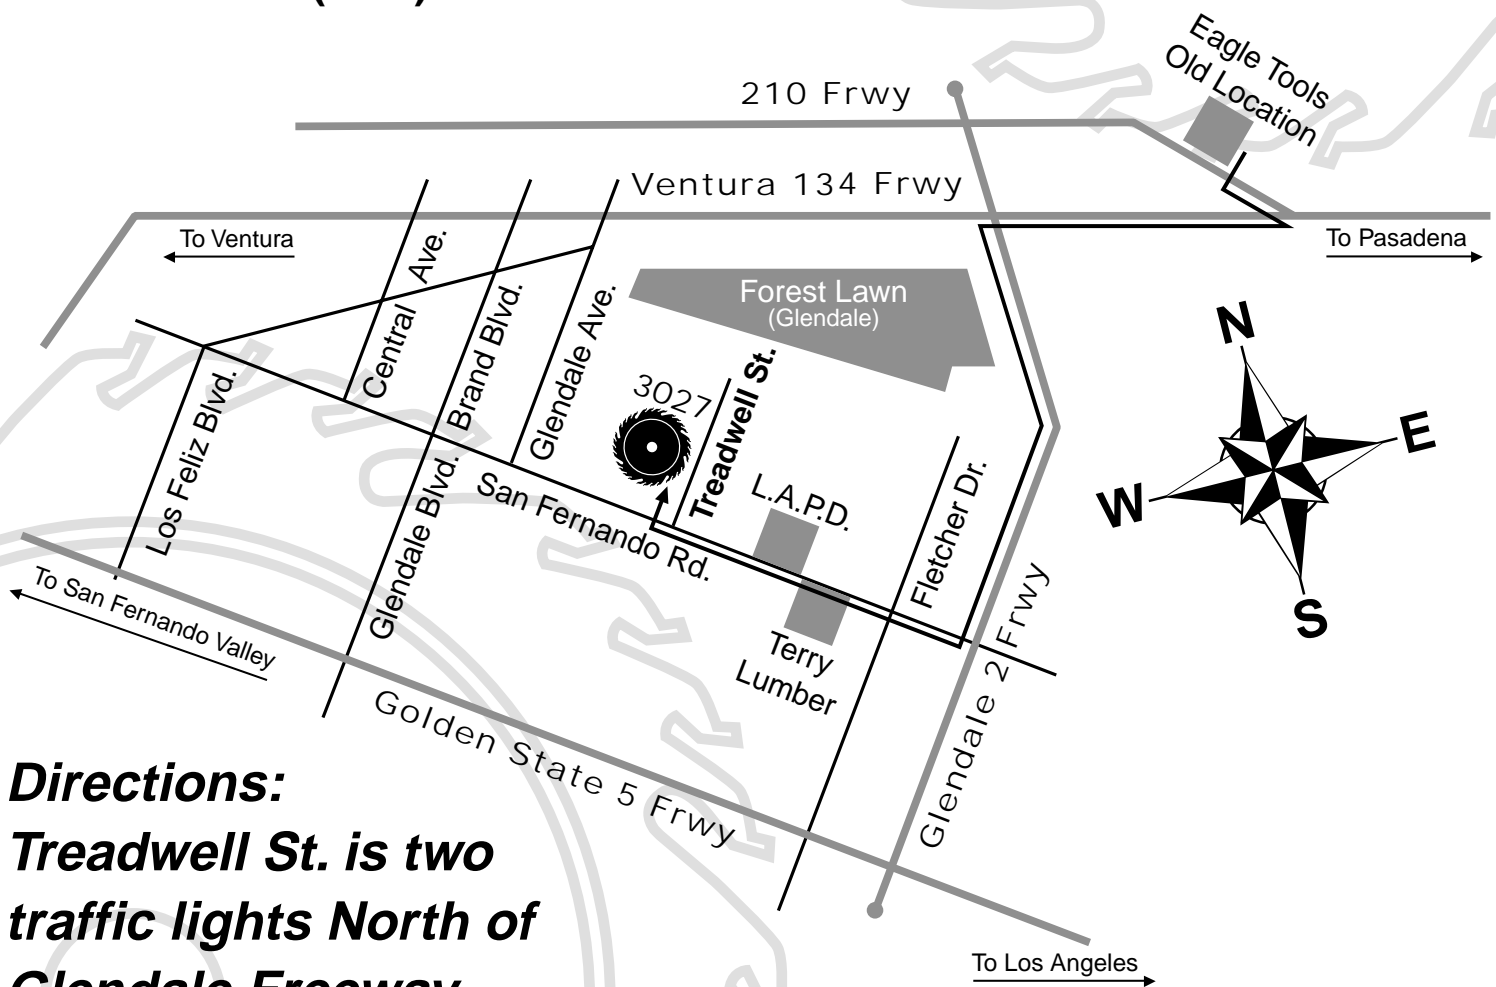

EAGLE TOOLS HAS MOVED!

VISIT OUR NEW,
LARGER SHOWROOM.

**3027 Treadwell Street
Los Angeles, CA 90065
New Phone (323) 999-2909**

Directions:

**Treadwell St. is two
traffic lights North of
Glendale Freeway.**